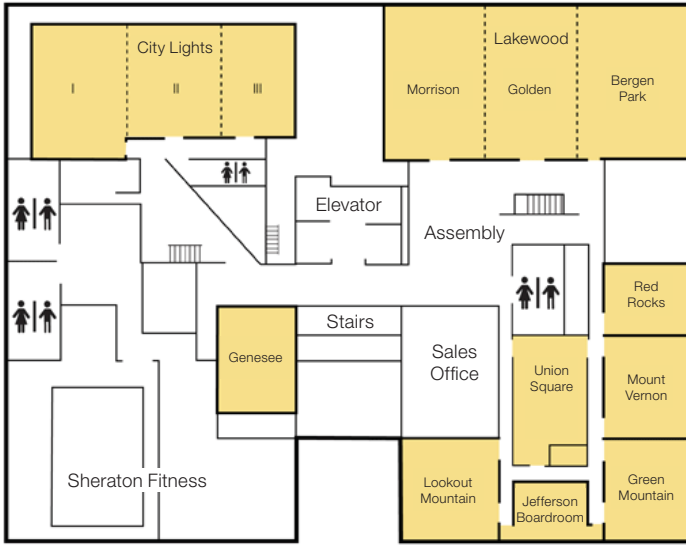

ROOM DIMENSIONS AND SEATING CAPACITY

Room	Ceiling Height	Sq. Feet	Dimension	Rounds	Theater	Classroom	U-Shape	Conf	Hollow Square	8x10 Exhibits	10x10 Exhibits
Lakewood Ballroom	14'	5600	56x100	384 max 280 comf	650 max 572 comf	350 max 300 comf				30	20
Morrison	14'	1736	56x31	100 max 90 comf	200 max 160 comf	144 max 90 comf	54 max 32 comf		60 max 50 comf	10	8
Golden	14'	1512	56x27	108 max 80 comf	200 max 160 comf	100 max 80 comf	51 max 34 comf		60 max 38 comf	8	7
Bergen Park	14'	2352	56x42	192 max 120 comf	297 max 250 comf	126 max comf	65 max 40 comf		82 max 50 comf	13	12
City Lights Ballroom	13'	3690	41x84	240 max 180 comf	350 max 250 comf	210 max 180 comf	75 max 54 comf		78 max 60 comf	24	18
City Lights 1	13'	1680	48x35	96 max 72 comf	140 max 100 comf	110 max 80 comf	48 max 42 comf		54 max 48 comf	10	8
City Lights 2	13'	1107	41x27	72 max 50 comf	110 max 70 comf	60 max 40 comf	36 max 30 comf		42 max 36 comf	8	5
City Lights 3	13'	902	41x22	48 max 40 comf	100 max 60 comf	40 max 30 comf	24 max 18 comf		30 max 24 comf	5	3
Assembly Area	14'	2100	irregular	Assembly area set will depend on the size of the group and the requirements for the space (e.g. display tables, layout, etc.).							
Red Rocks	10'	540	27x20	30 max 20 comf	55 max 48 comf	24 max 24 comf	15	20	18		
Mount Vernon	10'	756	27x28	60 max 40 comf	70 max 60 comf	40 max 35 comf	24 max 18 comf	24	30		
Green Mountain	10'	972	27x36	72 max 50 comf	100 max 80 comf	50 max 40 comf	30	30	36		
Lookout Mountain	10'	972	27x36	72 max 50 comf	100 max 80 comf	50 max 40 comf	30	30	36		
Union Square	12'	840	28x30	60 max 40 comf	100 max 60 comf	35 max 30 comf	20 max 15 comf	20 max 18 comf	30 max 24 comf	5	4
Jefferson Boardroom	10'	627	19x33					16 max			
Genesee	10'	728	28x26	48 max 40 comf	50 max 40 comf	34 max 30 comf	20 max 15 comf	20 max 18 comf	24 max 18 comf	5	4
Suite 312	10'	391	23x17	24	30	12	16	20	12		
Suite 317	10'	486	27x18	24	40	18	20	24	18