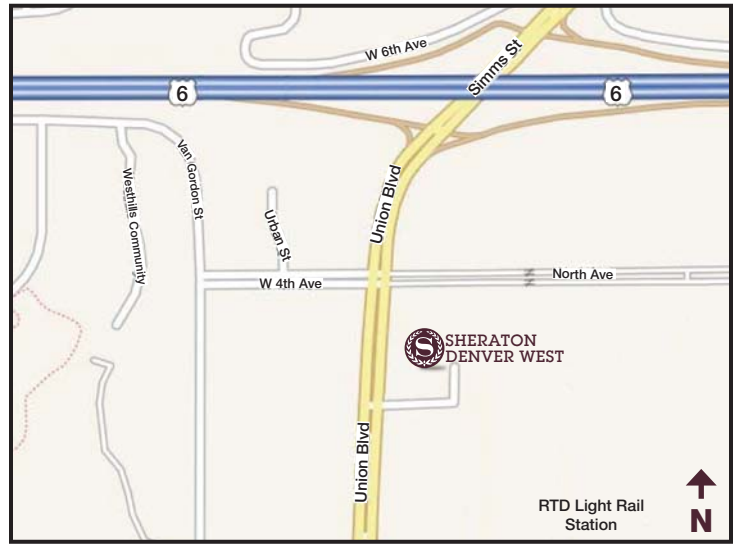

ROOM DIMENSIONS AND SEATING CAPACITY

Room	Ceiling Height	Sq. Feet	Dimension	Rounds	Theater	Classroom	U-Shape	Conf	Hollow Square	8x10 Exhibits	10x10 Exhibits
Lakewood Ballroom	14'	5600	56x100	384 max 280 comf	650 max 572 comf	350 max 300 comf				30	20
Morrison	14'	1736	56x31	100 max 90 comf	200 max 160 comf	144 max 90 comf	54 max 32 comf		60 max 50 comf	10	8
Golden	14'	1512	56x27	108 max 80 comf	200 max 160 comf	100 max 80 comf	51 max 34 comf		60 max 38 comf	8	7
Bergen Park	14'	2352	56x42	192 max 120 comf	297 max 250 comf	126 max comf	65 max 40 comf		82 max 50 comf	13	12
City Lights Ballroom	13'	3690	41x84	240 max 180 comf	350 max 250 comf	210 max 180 comf	75 max 54 comf		78 max 60 comf	24	18
City Lights 1	13'	1680	48x35	96 max 72 comf	140 max 100 comf	110 max 80 comf	48 max 42 comf		54 max 48 comf	10	8
City Lights 2	13'	1107	41x27	72 max 50 comf	110 max 70 comf	60 max 40 comf	36 max 30 comf		42 max 36 comf	8	5
City Lights 3	13'	902	41x22	48 max 40 comf	100 max 60 comf	40 max 30 comf	24 max 18 comf		30 max 24 comf	5	3
Assembly Area	14'	2100	irregular	Assembly area set will depend on the size of the group and the requirements for the space (e.g. display tables, layout, etc.).							
Red Rocks	10'	540	27x20	30 max 20 comf	55 max 48 comf	24 max 24 comf	15	20	18		
Mount Vernon	10'	756	27x28	60 max 40 comf	70 max 60 comf	40 max 35 comf	24 max 18 comf	24	30		
Green Mountain	10'	972	27x36	72 max 50 comf	100 max 80 comf	50 max 40 comf	30	30	36		
Lookout Mountain	10'	972	27x36	72 max 50 comf	100 max 80 comf	50 max 40 comf	30	30	36		
Union Square	12'	840	28x30	60 max 40 comf	100 max 60 comf	35 max 30 comf	20 max 15 comf	20 max 18 comf	30 max 24 comf	5	4
Jefferson Boardroom	10'	627	19x33					16 max			
Genesee	10'	728	28x26	48 max 40 comf	50 max 40 comf	34 max 30 comf	20 max 15 comf	20 max 18 comf	24 max 18 comf	5	4
Suite 312	10'	391	23x17	24	30	12	16	20	12		
Suite 317	10'	486	27x18	24	40	18	20	24	18