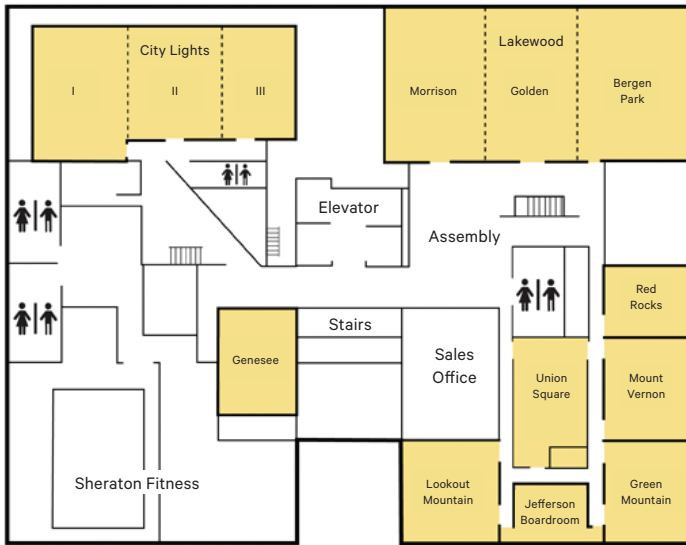

GUESTROOMS AND SUITES

At the Sheraton Denver West enjoy spectacular views of the Denver skyline or the foothills of the Rocky Mountains from any of our 242 well-appointed guest rooms. All of our spacious rooms feature the Sheraton Sweet Sleeper Bed™, LCD flat screen TV, ergonomic desk chair, well-lit workspace using "Green" energy efficient lighting, complimentary WiFi access, digital thermostats and in-room coffee makers. We also offer Sheraton Club level with access to the Club Lounge.

MEETING SERVICES

The Sheraton Denver West is a proud member of the International Association of Conference Centers (IACC). Our 18,000 square feet of space provide the flexibility to meet your needs with superior meeting facilities and exceptional guest service. Our meeting packages simplify the budgeting process, make planning easy and enhance the results of any meeting. From productive board

Sheraton Denver West
LAKEWOOD, COLORADO

ROOM DIMENSIONS AND SEATING CAPACITY

Room	Ceiling Height	Sq. Feet	Dimension	Rounds	Theater	Classroom	U-Shape	Conference	Hollow Square	8x10 Exhibits	10x10 Exhibits
Lakewood Ballroom	14'	5600	56x100	350	650	300				30	20
Morrison	14'	1736	56x31	90	150	80	45		54	10	8
Golden	14'	1512	56x27	80	150	80	45		54	8	7
Bergen Park	14'	2352	56x42	150	250	120	54		72	13	12
City Lights Ballroom	13'	3690	41x84	210	275	180	75		90	24	18
City Lights 1	13'	1680	48x35	70	120	90	42		48	10	8
City Lights 2	13'	1107	41x27	50	80	40	30	27	36	8	5
City Lights 3	13'	902	41x22	40	60	30	30	27	36	5	3
Assembly Area	14'	2100	irregular	Assembly area set will depend on the size of the group and the requirements for the space (e.g. display tables, layout, etc.).							
Red Rocks	10'	540	27x20	20	48	24	15	12	18		
Mount Vernon	10'	756	27x28	40	60	36	27	21	33		
Green Mountain	10'	972	27x36	50	80	45	30	27	36		
Lookout Mountain	10'	972	27x36	50	80	45	30	27	36		
Union Square	12'	840	28x30	50	80	45	27	21	33	5	4
Jefferson Boardroom	10'	627	19x33					16			
Genesee	10'	728	28x26	40	50	30	21	18	30	5	4