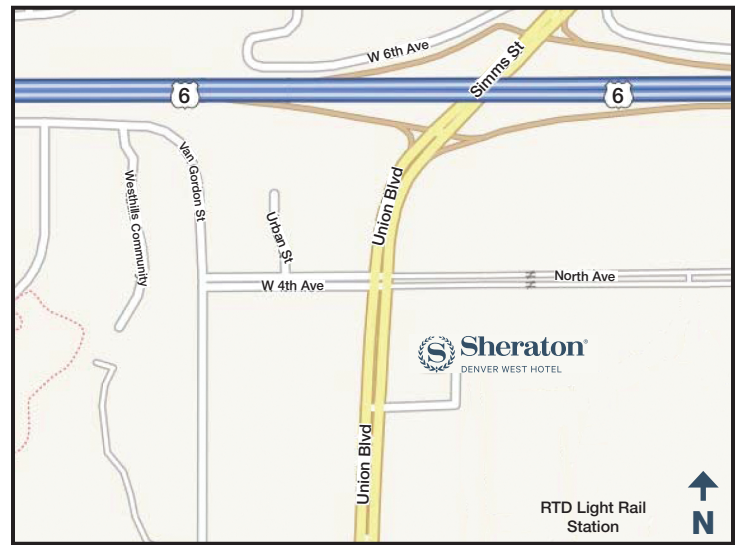

ROOM DIMENSIONS AND SEATING CAPACITY

Room	Ceiling Height	Sq. Feet	Dimension	Rounds	Theater	Classroom	U-Shape	Conference	Hollow Square	8x10 Exhibits	10x10 Exhibits
Lakewood Ballroom	14'	5600	56x100	350	650	300				30	20
Morrison	14'	1736	56x31	90	150	80	45		54	10	8
Golden	14'	1512	56x27	80	150	80	45		54	8	7
Bergen Park	14'	2352	56x42	150	250	120	54		72	13	12
City Lights Ballroom	13'	3690	41x84	210	275	180	75		90	24	18
City Lights 1	13'	1680	48x35	70	120	90	42		48	10	8
City Lights 2	13'	1107	41x27	50	80	40	30	27	36	8	5
City Lights 3	13'	902	41x22	40	60	30	30	27	36	5	3
Assembly Area	14'	2100	irregular	Assembly area set will depend on the size of the group and the requirements for the space (e.g. display tables, layout, etc.).							
Red Rocks	10'	540	27x20	20	48	24	15	12	18		
Mount Vernon	10'	756	27x28	40	60	36	27	21	33		
Green Mountain	10'	972	27x36	50	80	45	30	27	36		
Lookout Mountain	10'	972	27x36	50	80	45	30	27	36		
Union Square	12'	840	28x30	50	80	45	27	21	33	5	4
Jefferson Boardroom	10'	627	19x33					16			
Genesee	10'	728	28x26	40	50	30	21	18	30	5	4